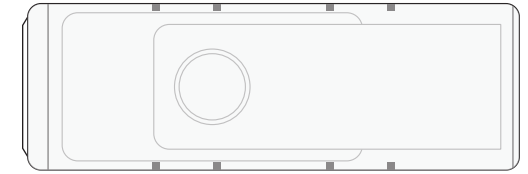

Product Name:

USB Drive Case

Product Code:

USB Drive Case

Product Size:

65mm x 22mm x 16mm

Product Colours:

Clear

Decoration Method:

Pad Print, 4CP Digital, Dome Label

Decoration Area:

50mm x 15mm - pad print / 4CP direct digital

60mm x 19mm - dome label

WITH USB INSIDE

100% actual size

Line drawing is for approximate print positional purposes only.
It is not intended to be an exact scale or detailed representation.
Colour proofs are to be used as a guide only.
Red dotted lines will not be printed, these are for max print guide only.
Small details or text, including ®, © and ™ may fill in and not be legible.