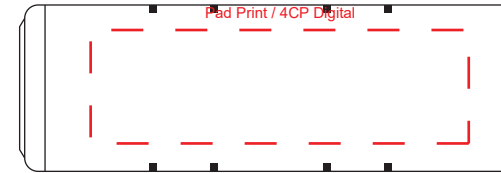

Product Name:

USB Drive Case

Product Code:

USB Drive Case

Product Size:

65mm x 22mm x 16mm

Product Colours:

Clear

Decoration Method:

Pad Print, 4CP Digital, Dome Label

Decoration Area:

50mm x 15mm - pad print / 4CP direct digital

60mm x 19mm - dome label

WITH USB INSIDE

100% actual size

Line drawing is for approximate print positional purposes only.
It is not intended to be an exact scale or detailed representation.
Colour proofs are to be used as a guide only.
Red dotted lines will not be printed, these are for max print guide only.
Small details or text, including ®, © and ™ may fill in and not be legible.