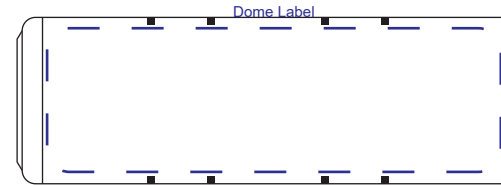

Product Name:

USB Drive Case

Product Code:

USB Drive Case

Product Size:

65mm x 22mm x 16mm

Product Colours:

Clear

Decoration Method:

Pad Print, 4CP Digital, Dome Label

Decoration Area:

50mm x 15mm - pad print / 4CP direct digital

60mm x 19mm - dome label

WITH USB INSIDE

100% actual size

Line drawing is for approximate print positional purposes only.
It is not intended to be an exact scale or detailed representation.
Colour proofs are to be used as a guide only.
Red dotted lines will not be printed, these are for max print guide only.
Small details or text, including ®, © and ™ may fill in and not be legible.